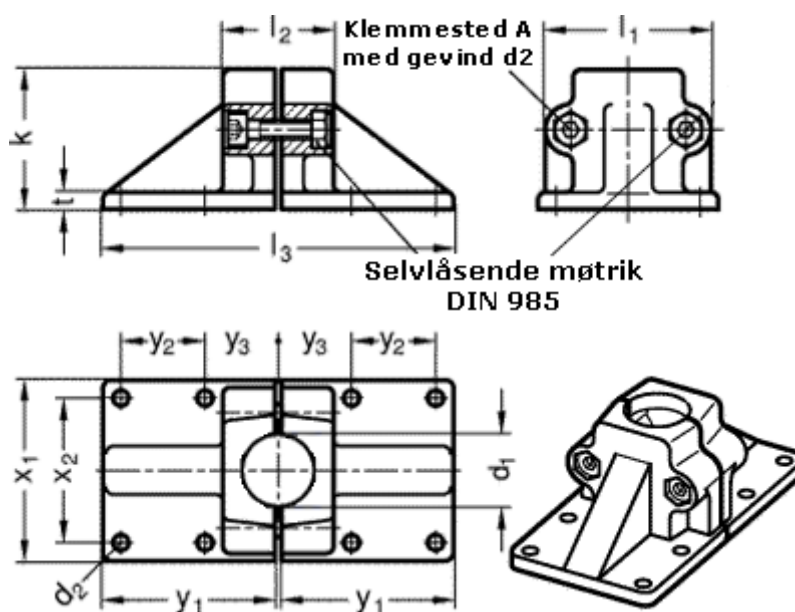

Article number: 20167B252SW

Description: Wide base clamp GN167-B25-2-SW
GN167

Measures

d1 = B25	x1 = 75
d2 = 7	x2 = 60
d3 = M 8	y1 = 72
k = 58	y2 = 35
l1 = 69	y3 = 30
l2 = 46	
l3 = 146	
t = 7	